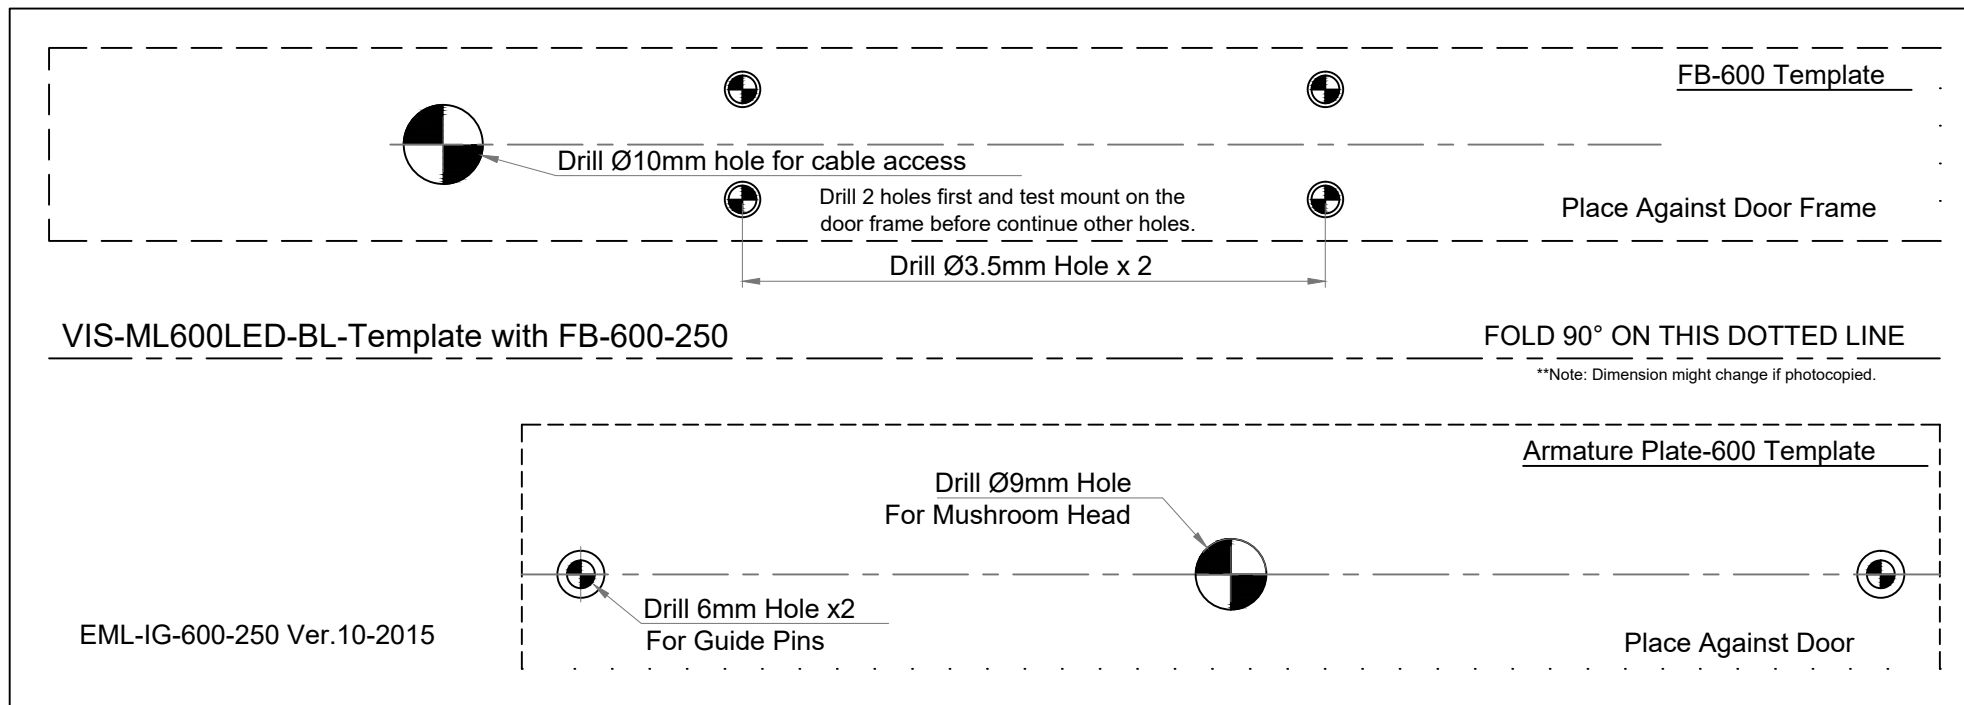

# VIS-ML600LED-BL EM Lock General Installation Guide Template Layout

Hard Paper Thickness: 0.25mm

\*Layout outcome without the dimension

Date Draw :	1/10/2015	Scale :	NTS	Quantity :		Format :	A 4
Note :		Material :	-	Unit :	mm	Page :	
		Product Title :	VIS-ML600LED-BL Installation Template			Rev. :	1
		Drawing No. :	VIS-ML600LED-BL/FB-600-250				