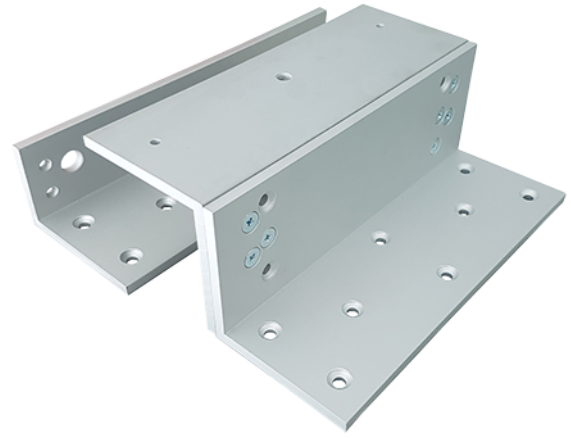

Features

L and Z Bracket for VIS-SS1500-G Outdoor
1500lbs Maglock for Inswining Application

Disclaimer: VISIONIS reserve the right to go ahead with any modifications of models or features or price without forewarning. All the information and specifications stated in this document are current at the time of publication. Attention: We are not responsible for the improper installation of this kit. If you are not handy with electrical equipment you should contact a professional electrician. You will also need to check with your local Fire authority to see if you need anything else to comply with local Fire Codes. We are not responsible for any damage or fees that can occur.