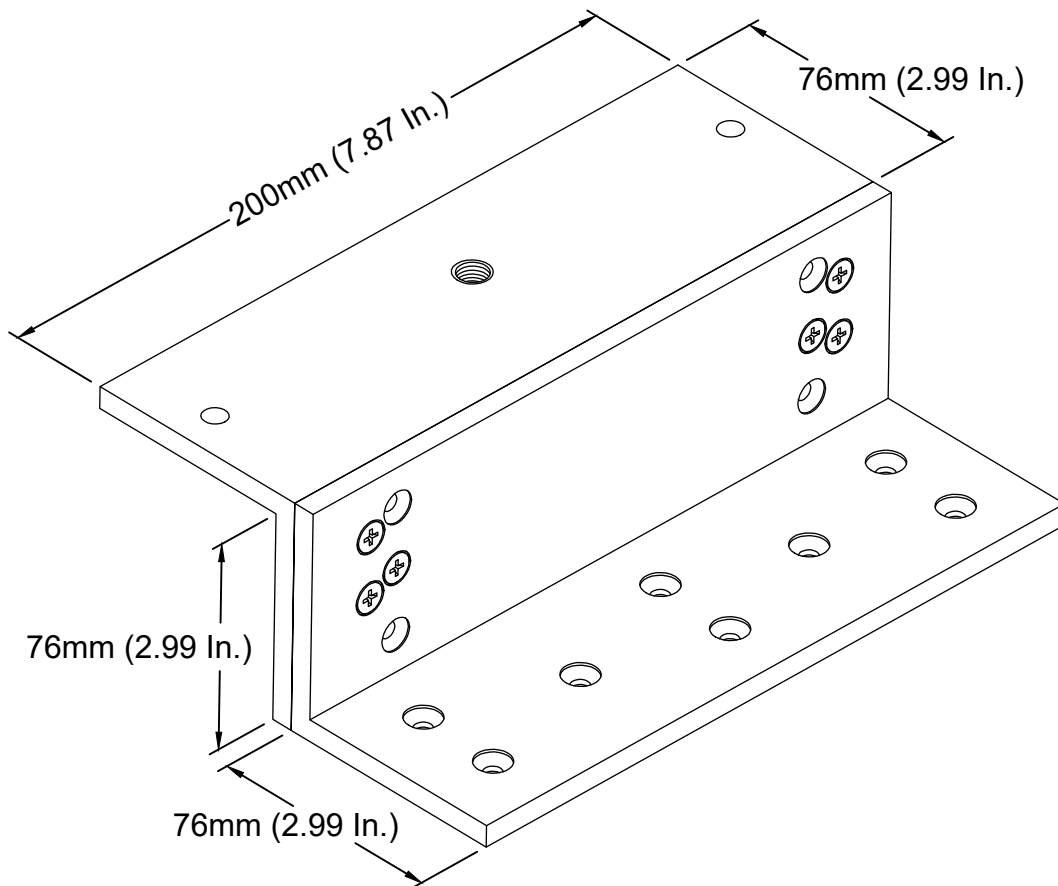

Features

L and Z Bracket for VIS-SS1500-G Outdoor
1500lbs Maglock for Inswining Application

Disclaimer: VISIONIS reserve the right to go ahead with any modifications of models or features or price without forewarning. All the information and specifications stated in this document are current at the time of publication. Attention: We are not responsible for the improper installation of this kit. If you are not handy with electrical equipment you should contact a professional electrician. You will also need to check with your local Fire authority to see if you need anything else to comply with local Fire Codes. We are not responsible for any damage or fees that can occur.